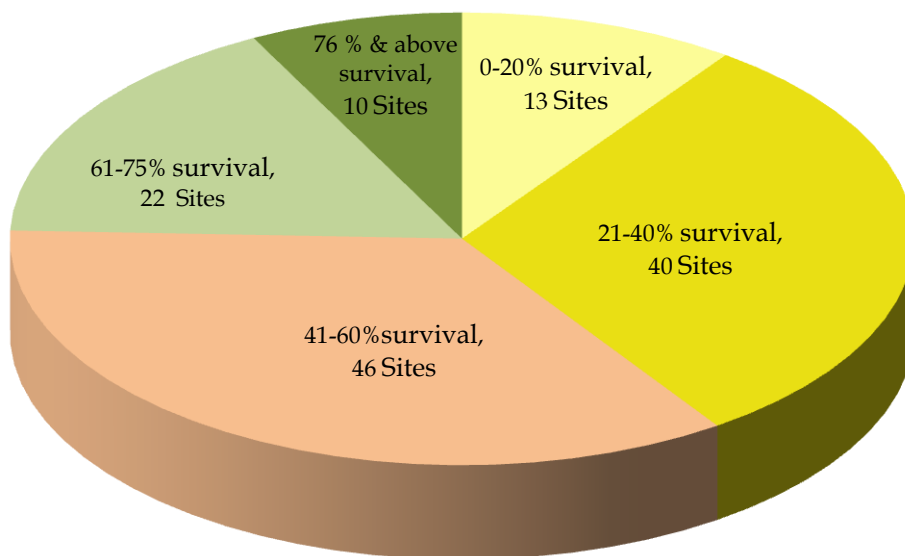

**Evaluation of 2013 Rains Plantation-Evaluation Report No. 489**  
**Circlewise Survival Percent of Evaluated Plantations**

Circle	plantations evaluated	No.of sites				
		0-20%	21-40%	41-60%	61-75%	76 % & above
Chandrapur	10		3	1	5	1
Gadchiroli	18	6	5	3	2	2
Amravati	7		1	6		
Yavatmal	8		1	5	2	
Nashik	49	4	16	20	7	2
Thane	20	2	8	5	4	1
Kolhapur	17	1	4	6	2	4
WL Kolhapur	2		2			
<b>Total</b>	<b>131</b>	<b>13</b>	<b>40</b>	<b>46</b>	<b>22</b>	<b>10</b>
<b>Percent of total sites</b>		<b>10 %</b>	<b>30 %</b>	<b>35 %</b>	<b>17 %</b>	<b>8 %</b>

**No. of sites with less or more than 40% survival**